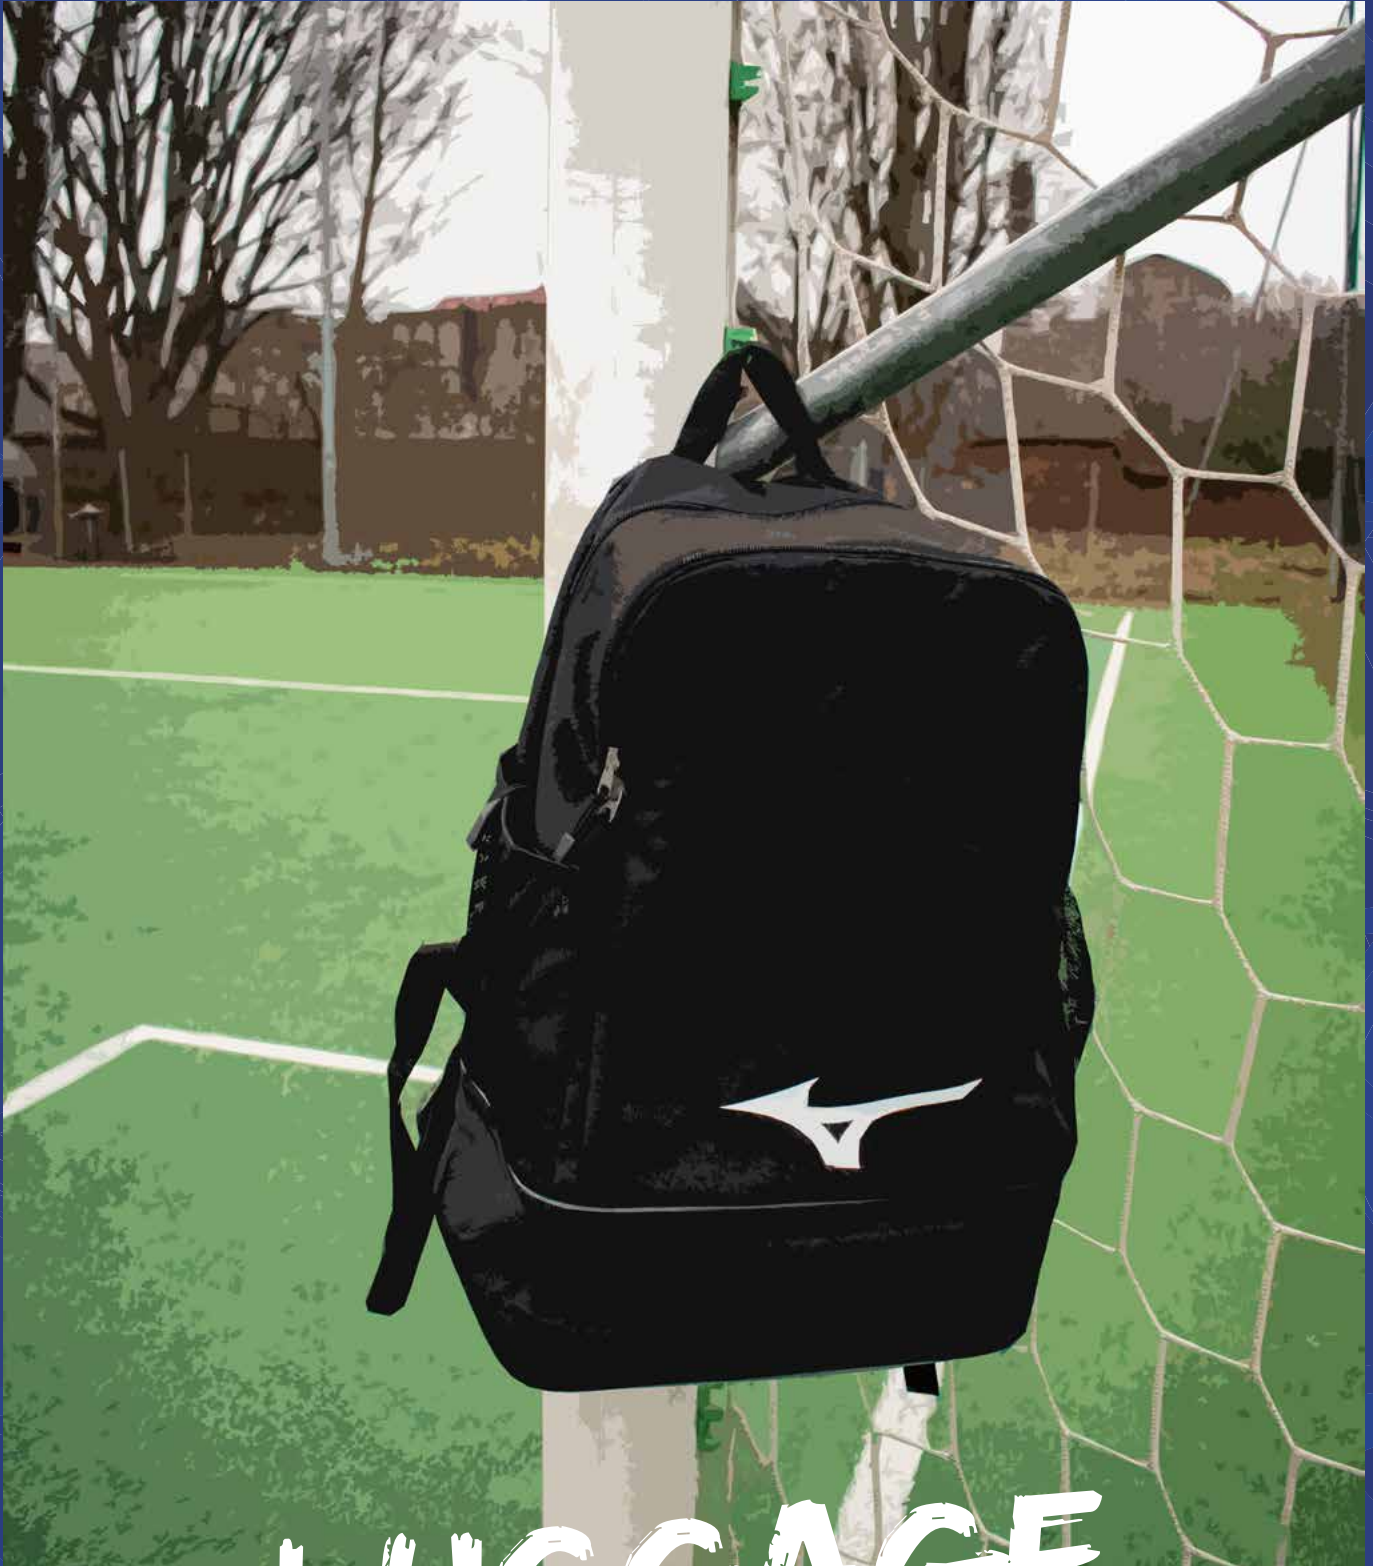

- » 100% Polyester.
- » Lightweight and water repellent material.
- » Large Mizuno logo printed on arm.

14. NAVY

09. BLACK

62. RED

50. YELLOW FLUO

22. ROYAL

LUGGAGE

LUGGAGE