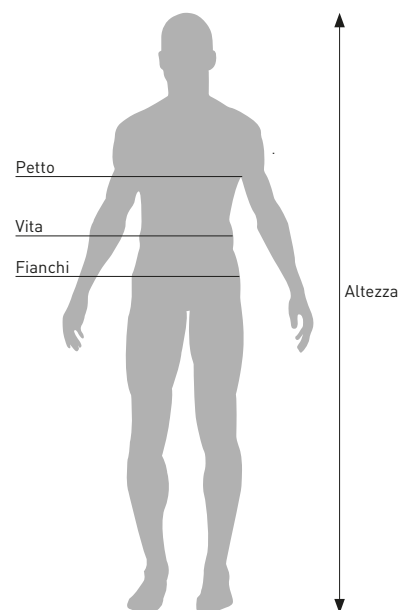

SIZE GUIDE

MIZUNO MAN	PETTO / CHEST	VITA / WAIST	FIANCHI / HIPS	ALTEZZA / HEIGHT
XS	86-90	72-76	86-90	165-170
S	91-95	77-81	91-95	170-175
M	96-100	82-86	96-100	175-180
L	101-106	87-92	101-106	175-180
XL	107-112	93-98	107-112	180-185
XXL	113-118	99-104	113-118	180-185
XXXL	119-124	105-110	119-124	180-185
XXXXL	125-130	111-116	125-130	180-185
MIZUNO WOMEN	PETTO / CHEST	VITA / WAIST	FIANCHI / HIPS	ALTEZZA / HEIGHT
XS	80-84	61-65	86-90	160-165
S	85-89	66-70	91-95	160-165
M	90-94	71-75	96-100	165-170
L	95-100	76-81	101-106	165-170
XL	101-106	82-87	107-112	170-175
XXL	107-112	88-93	113-118	170-175
XXXL	113-118	94-99	119-124	170-175
MIZUNO JUNIOR	PETTO / CHEST	VITA / WAIST	FIANCHI / HIPS	ALTEZZA / HEIGHT
116	58-61	55-56	62-64	110-116
128	62-64	57-58	65-69	116-128
140	65-71	59-64	70-77	128-140
152	72-79	65-68	78-83	140-152
164	80-86	69-72	84-89	152-164

Please note that the fit of online and sublimated products differs slightly. This depends on the fit related to the different sports disciplines.

Mizuno advises customers to try on sizes before ordering.

The measurements shown in the table are expressed in centimeters and indicate a range of average measurements between the minimum and maximum for the corresponding size.